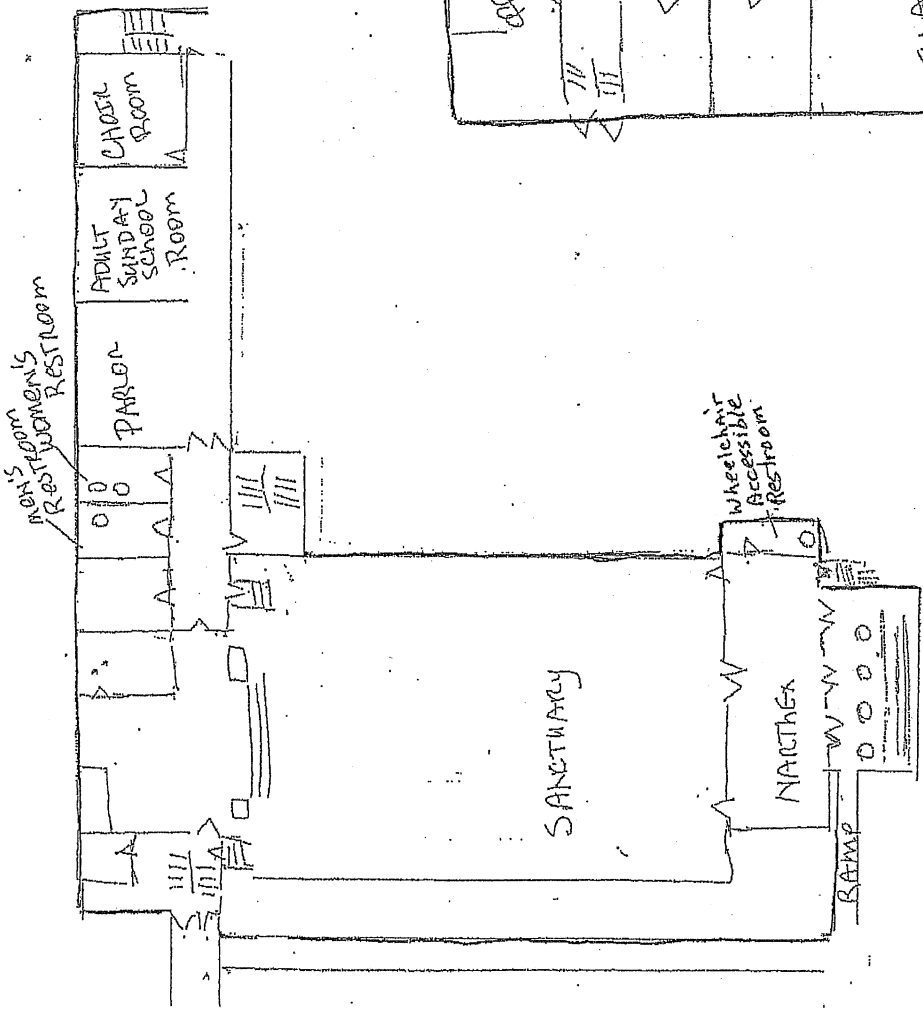

Nearest Lodging

- Clarion Hotel 925 S. University 1-501-664-5020
- Guesthouse Inn 301 S. University 1-844-676-1521
- Markham House Suites 5120 W. Markham 1-800-291-9434

Ash Street Side

Ground Level

Lee Avenue Side