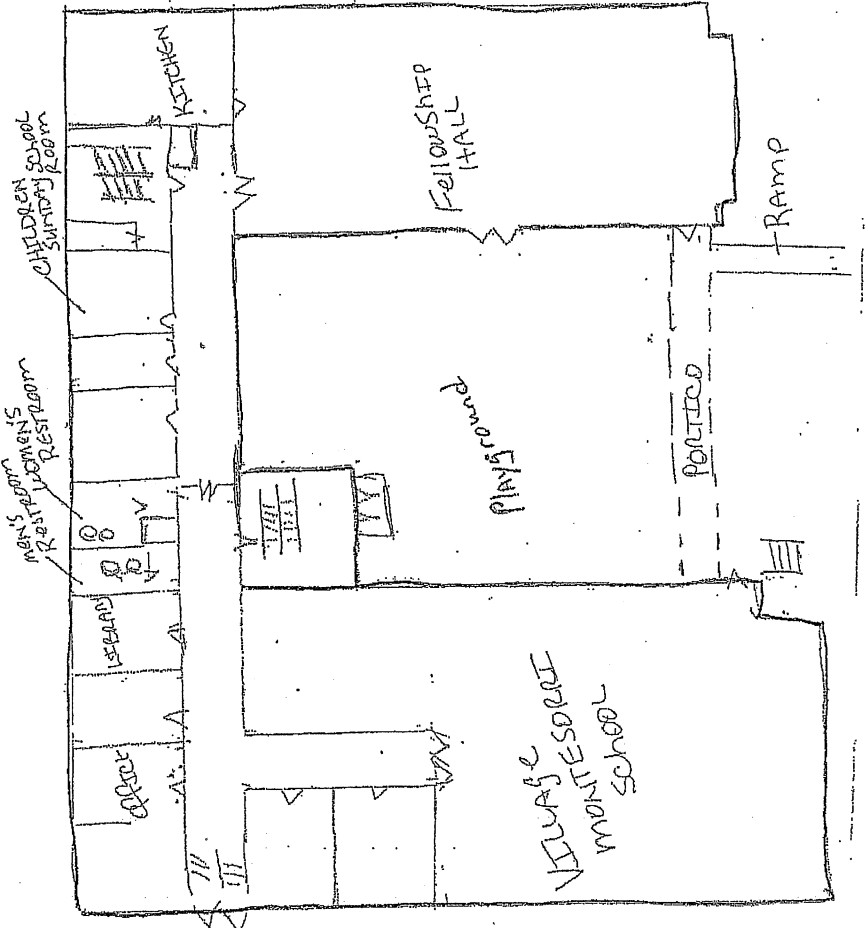

Nearest Lodging

- Clarion Hotel 925 S. University 1-501-664-5020
- Guesthouse Inn 301 S. University 1-844-676-1521
- Markham House Suites 5120 W. Markham 1-800-291-9434

Ash Street Side

Ground Level

Lee Avenue Side