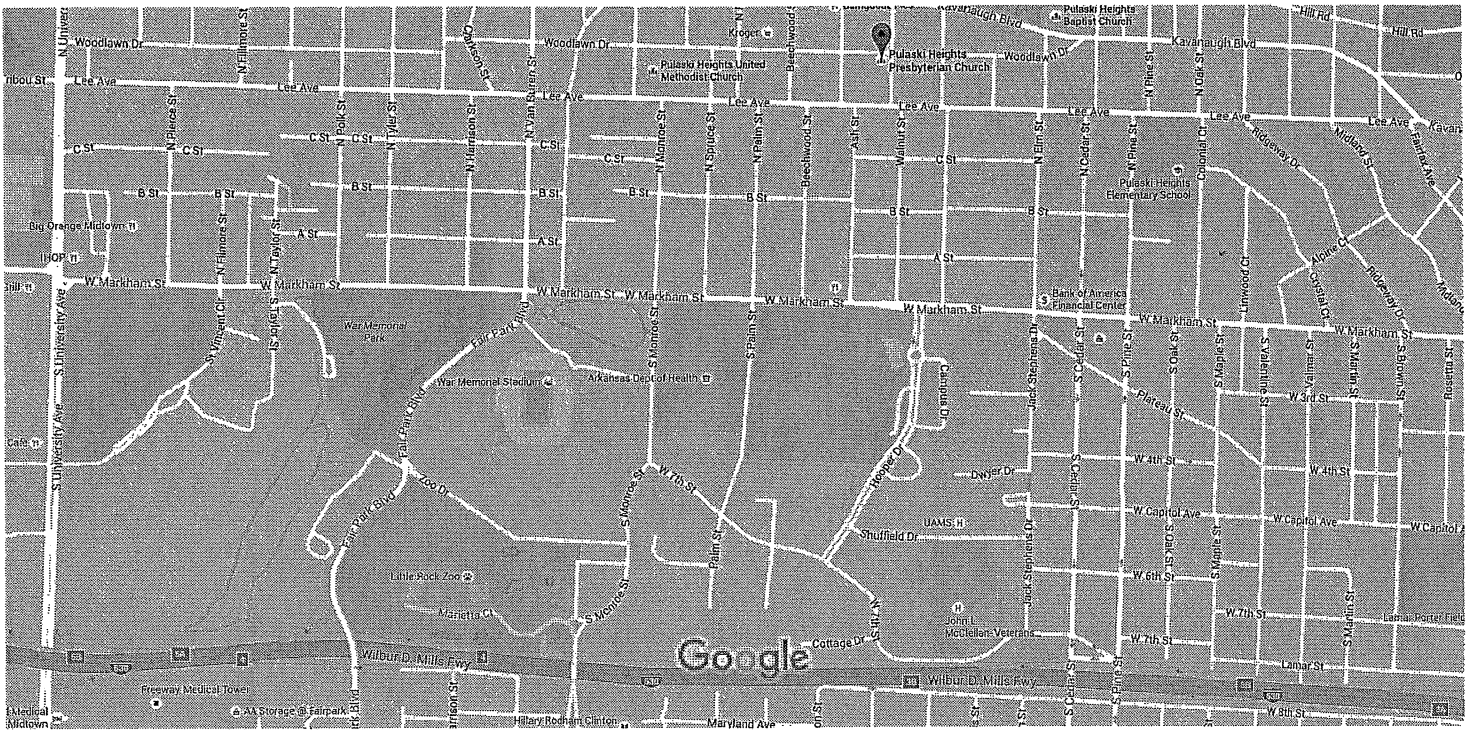

Saturday box lunches _____ x \$8.00 = \$_____ Total

Map data ©2016 Google 500 ft

Google Maps

From I-630, take the Fair Park exit (Exit 4) and proceed north on Fair Park.
 Cross Markham (no turn needed) and continue north on Van Buren.
 Turn right onto Woodlawn Drive and go five blocks east to the church.